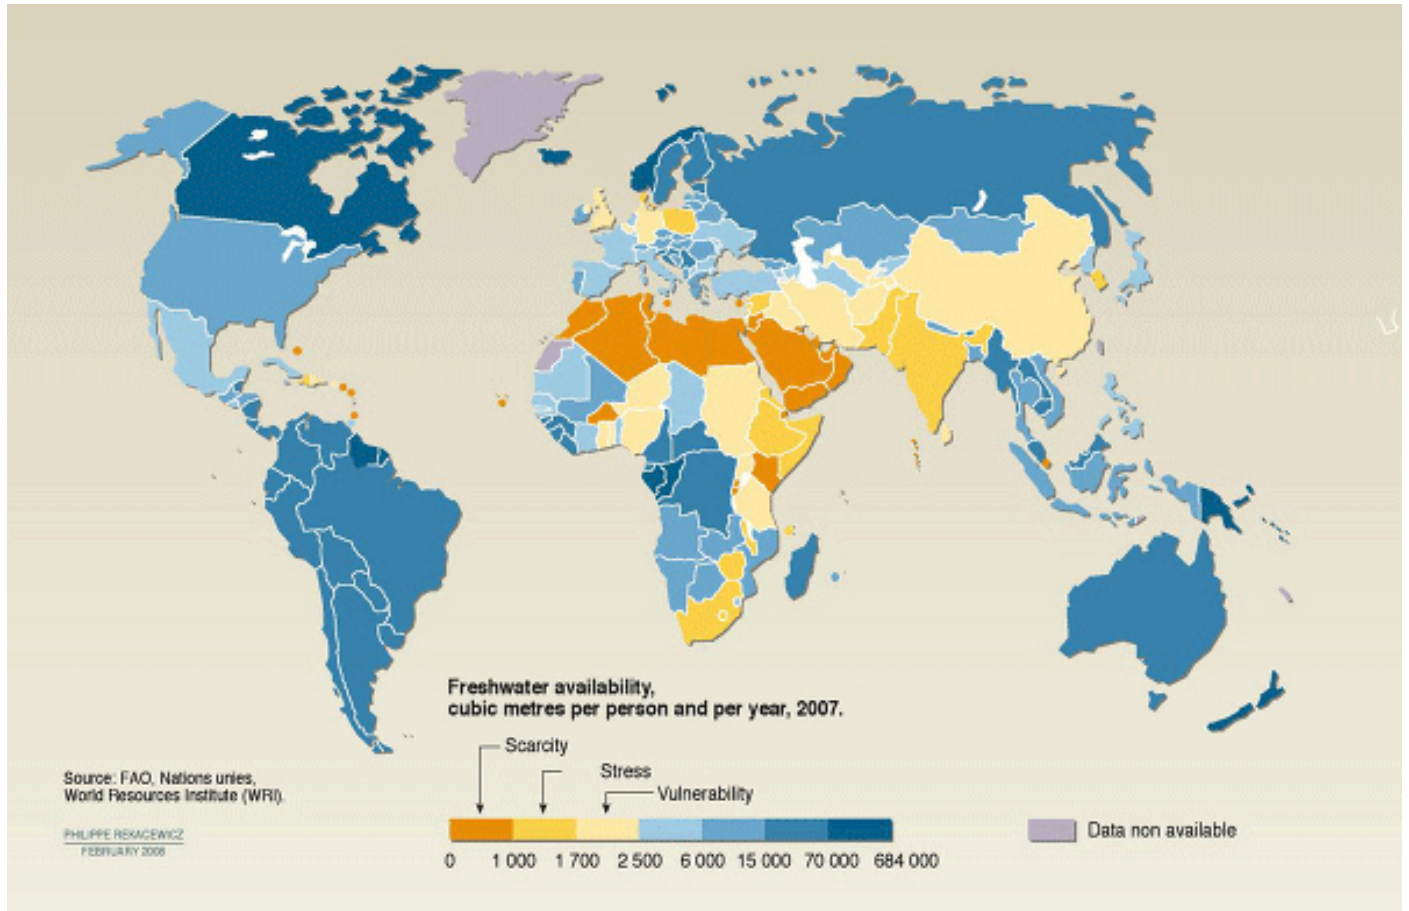

# Freshwater Availability Cubic Metres Per Person and Per Year

2007

Source: World Resources Institute